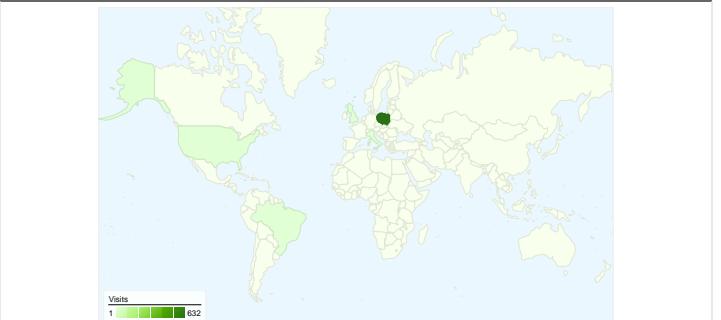

## Visitors Overview

## Traffic Sources Overview

All traffic sources sent a total of 641 visits

-  **2.96%** Direct Traffic
-  **72.85%** Referring Sites
-  **24.18%** Search Engines

## 641 visits came from 7 countries/territories