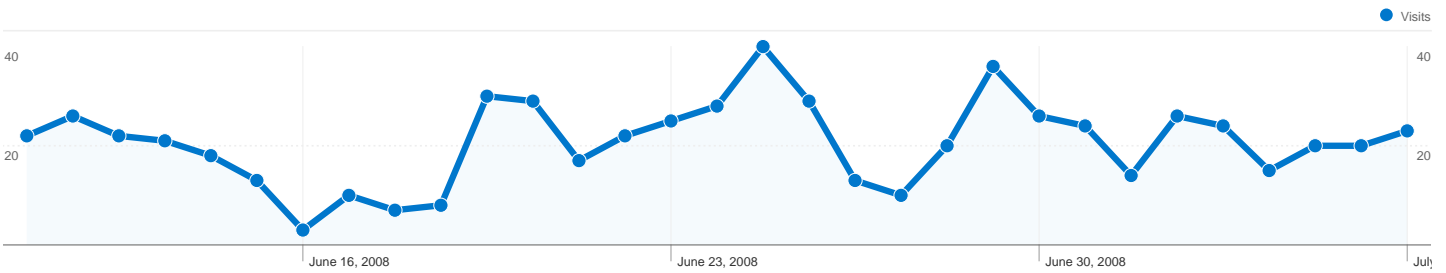

All traffic sources sent a total of 641 visits

- **2.96%** Direct Traffic
- **72.85%** Referring Sites
- **24.18%** Search Engines