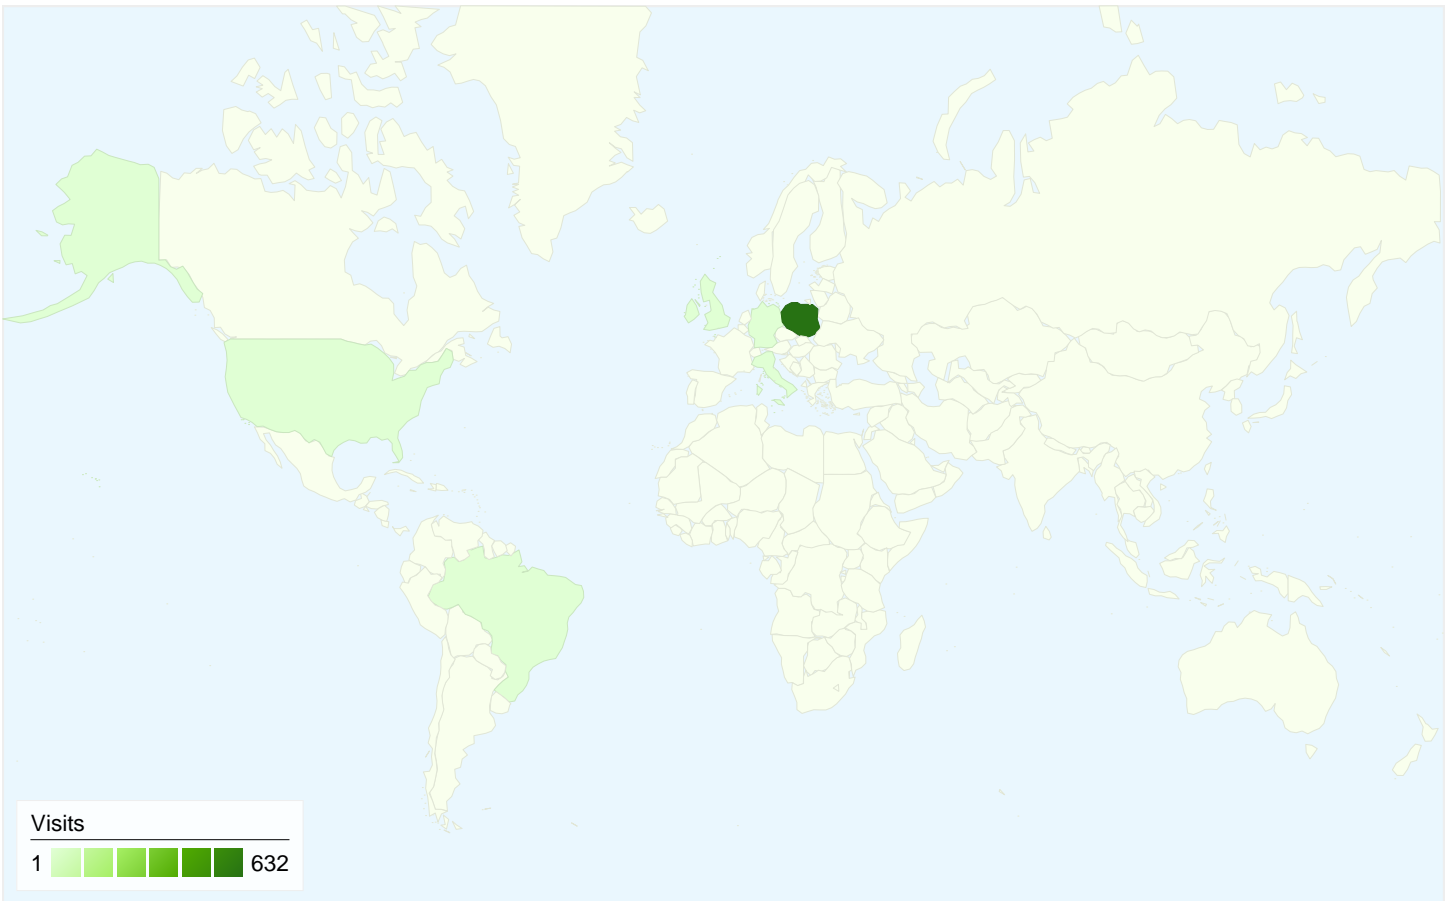

All traffic sources sent a total of 641 visits

-  **2.96%** Direct Traffic
-  **72.85%** Referring Sites
-  **24.18%** Search Engines

## 641 visits came from 7 countries/territories