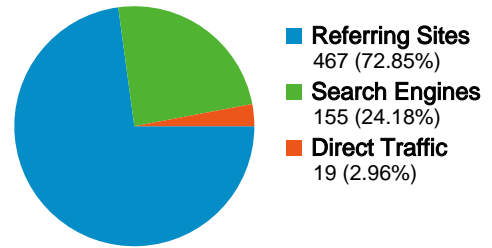

## Traffic Sources Overview

## 99 people visited this site

**641** Visits

**99** Absolute Unique Visitors

**1,284** Pageviews

**2.00** Average Pageviews

**00:03:23** Time on Site

**53.51%** Bounce Rate

**13.10%** New Visits

All traffic sources sent a total of 641 visits

-  **2.96%** Direct Traffic
-  **72.85%** Referring Sites
-  **24.18%** Search Engines