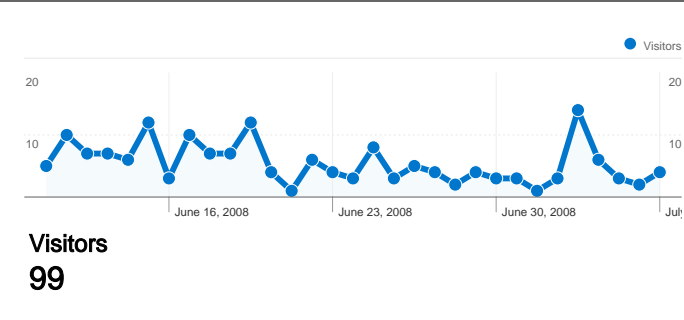

## Site Usage

**641** Visits

**53.51%** Bounce Rate

**1,284** Pageviews

**00:03:23** Avg. Time on Site

**2.00** Pages/Visit

**13.10%** % New Visits

## Visitors Overview

## 641 visits came from 7 countries/territories

**Pages on this site were viewed a total of 1,284 times**

 **1,284 Pageviews**

 **697 Unique Views**

 **53.51% Bounce Rate**