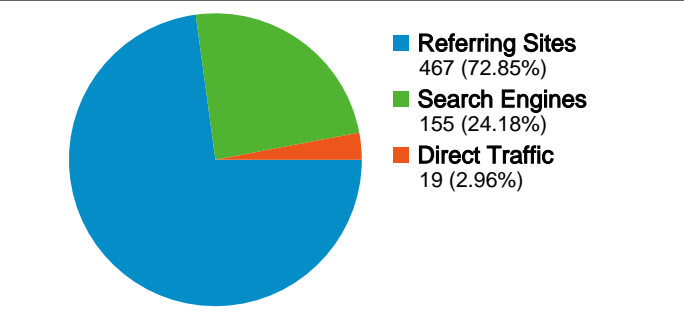

Traffic Sources Overview

Content Overview

Pages	Pageviews	% Pageviews
/	1,150	89.56%
/2008/06/rozleniwienie.html	35	2.73%
/2007/11/krliki-tu-nie-ma-	23	1.79%
/2008/07/srsly-wtf.html	12	0.93%
/2007/11/assassins-creed.html	11	0.86%