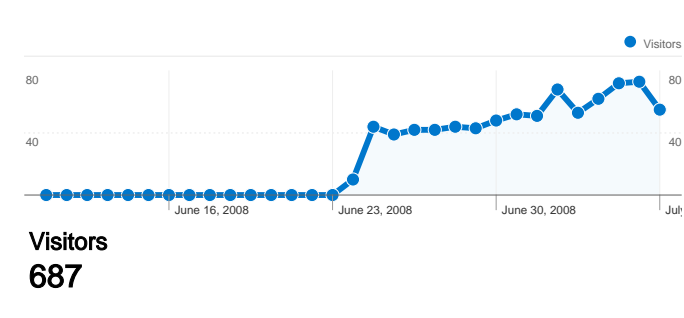

## Site Usage

**1,170** Visits

**51.71%** Bounce Rate

**3,626** Pageviews

**00:02:43** Avg. Time on Site

**3.10** Pages/Visit

**58.72%** % New Visits

## Visitors Overview

## 1,170 visits came from 34 countries/territories

Pages on this site were viewed a total of 3,626 times

3,626 Pageviews

2,488 Unique Views

51.71% Bounce Rate