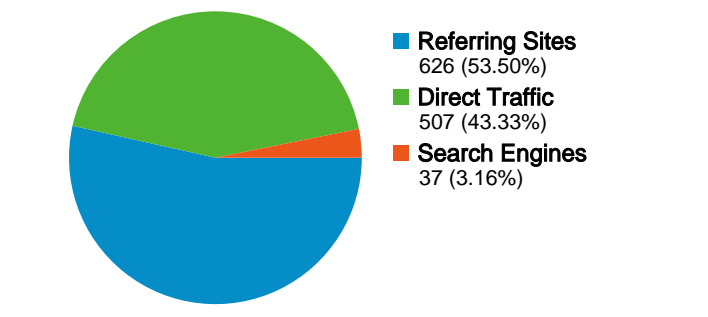

Traffic Sources Overview

Content Overview

Pages	Pageviews	% Pageviews
/	844	23.28%
/2008/04/mindfuck.html	178	4.91%
/2008_02_01_archive.html	156	4.30%
/2007/12/black-amputee-toilet-	146	4.03%
/2008_04_01_archive.html	86	2.37%