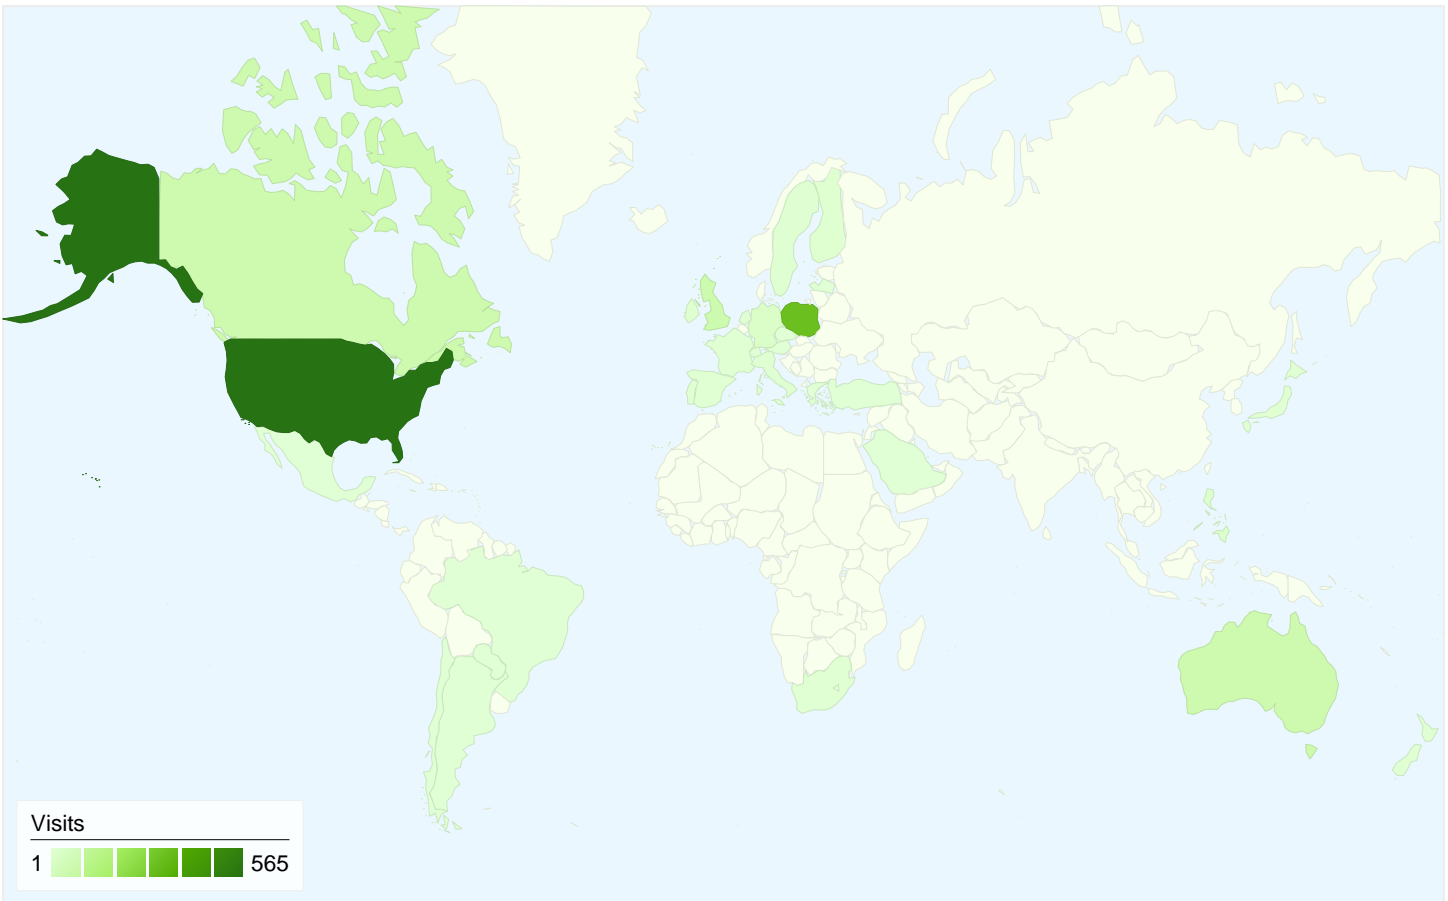

**All traffic sources sent a total of 1,170 visits**

-  **43.33% Direct Traffic**
-  **53.50% Referring Sites**
-  **3.16% Search Engines**

## Top Traffic Sources

Sources	Visits	% visits
(direct) ((none))	507	43.33%
images.google.com (referral)	455	38.89%
images.google.co.uk (referral)	49	4.19%
images.google.ca (referral)	39	3.33%
google (organic)	35	2.99%

## 1,170 visits came from 34 countries/territories