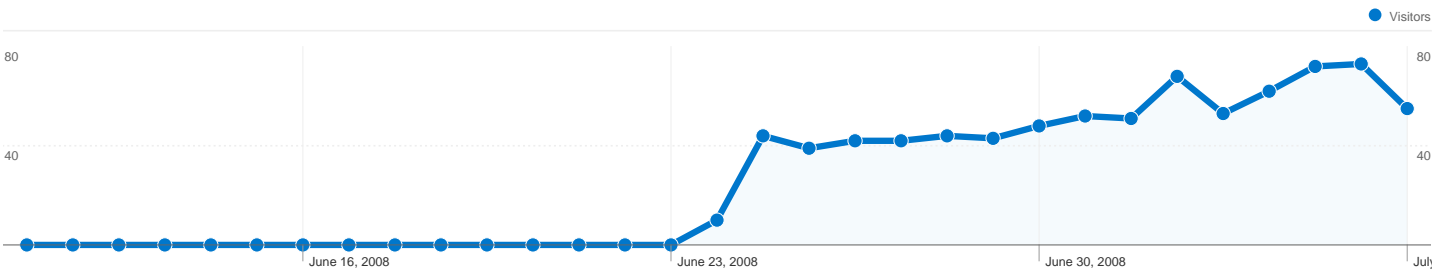

687 people visited this site

- **1,170** Visits
- **687** Absolute Unique Visitors
- **3,626** Pageviews
- **3.10** Average Pageviews
- **00:02:43** Time on Site
- **51.71%** Bounce Rate
- **58.80%** New Visits

Technical Profile

Browser	Visits	% visits	Connection Speed	Visits	% visits
Firefox	687	58.72%	Unknown	539	46.07%
Opera	324	27.69%	Cable	393	33.59%
Internet Explorer	121	10.34%	DSL	192	16.41%
Safari	19	1.62%	T1	32	2.74%
Playstation Portable	16	1.37%	Dialup	13	1.11%