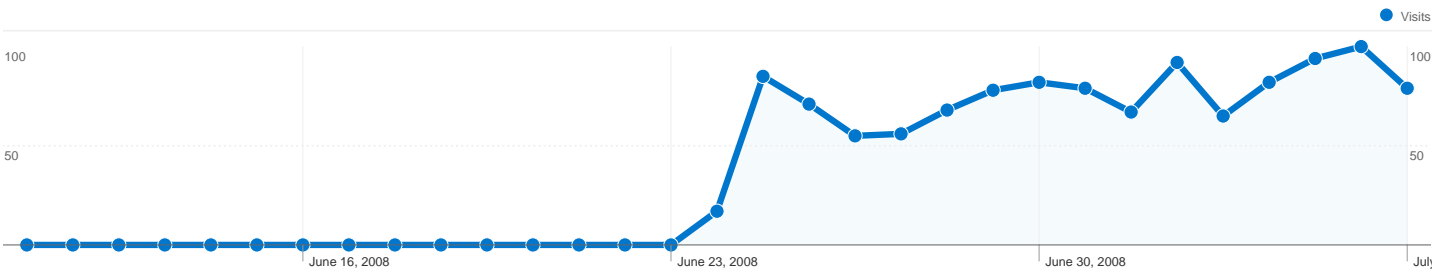

All traffic sources sent a total of 1,170 visits

- **43.33% Direct Traffic**
- **53.50% Referring Sites**
- **3.16% Search Engines**