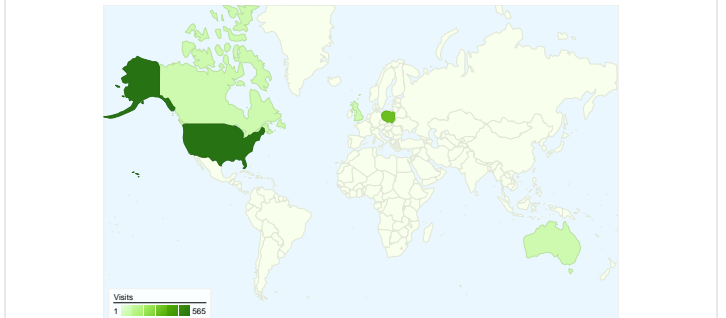

Map Overlay world