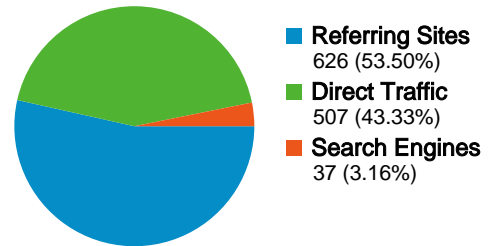

## Traffic Sources Overview

**687 people visited this site**

- 1,170** Visits
- 687** Absolute Unique Visitors
- 3,626** Pageviews
- 3.10** Average Pageviews
- 00:02:43** Time on Site
- 51.71%** Bounce Rate
- 58.80%** New Visits

**Technical Profile**

**All traffic sources sent a total of 1,170 visits**

-  **43.33% Direct Traffic**
-  **53.50% Referring Sites**
-  **3.16% Search Engines**

## Top Traffic Sources

Sources	Visits	% visits
(direct) ((none))	507	43.33%
images.google.com (referral)	455	38.89%
images.google.co.uk (referral)	49	4.19%
images.google.ca (referral)	39	3.33%
google (organic)	35	2.99%